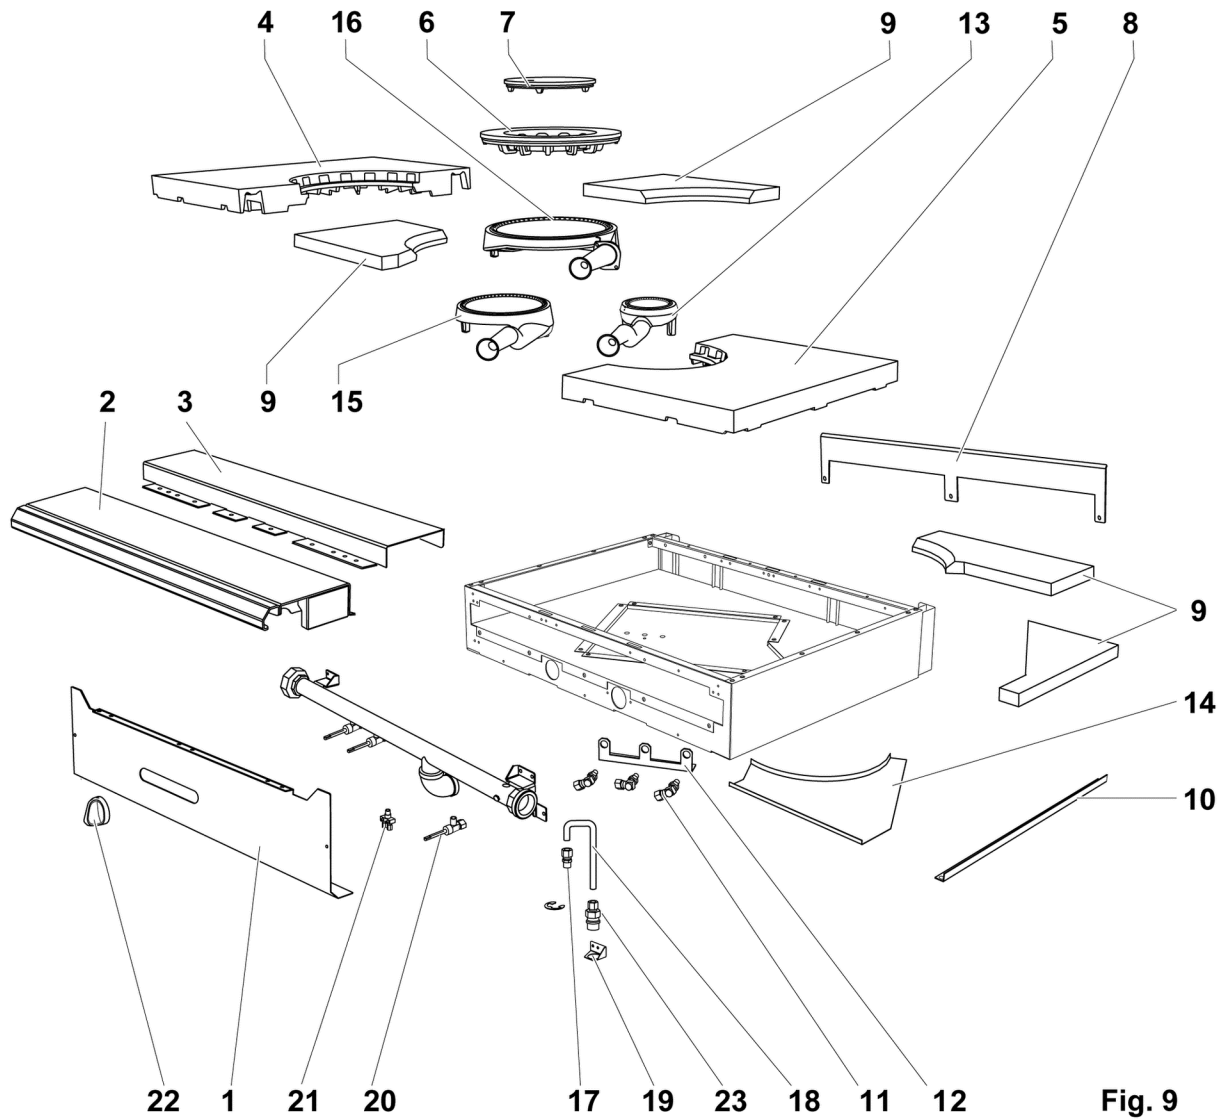

36" & 24" CHAR BROILER

ILLUS.	PART NO.	NAME OF PART	AMT.
	PL-F37419 FIG-8		
1	00-957574-00001	Cover - Manifold 36" Char Broiler.....	1
	00-957567-00001	Cover - Manifold 24" Char Broiler.....	1
2	00-499006-000G2	Tray - Crumb (SST) 36" Char Broiler.....	1
	00-956724-000G2	Tray - Crumb (SST) 24" Char Broiler.....	1
3	00-499555-00001	Disconnect - Gas Female.....	1
4	00-499047-00001	Bracket - Disconnect.....	1
5	00-957814-00001	Valve - Dual Pilot.....	1
6	00-788541-0000A	Tube - Pilot, Flex (W/Tip).....	1
7	00-499425-000G1	Front Top Assy. 36" Char Broiler.....	1
	00-956705-000G1	Front Top Assy. 24" Char Broiler.....	1
8	00-957235-000G1	Front Top Assy - Condiment Rail 36" Char Broiler.....	1
	00-957239-000G1	Front Top Slide Rail Assy. 36" Char Broiler.....	1
	00-957357-000G1	Front Top Assy. - Condiment Rail 24" Char Broiler.....	1
9	00-412852-00001	Grate - Top Straight.....	6
	00-722121	Grate - Slanted 6-RIB 24" Char Broiler.....	2
10	00-710407	Radiant.....	6
11	00-956614-00002	Supercharger.....	5
12	00-418051-0000F	Hood - Orifice.....	6
13	00-957413-00001	Burner Assy.....	6
14	00-710455	Burner Rod.....	6
15	FP-012-02	Fitting - Tube 1/2 TBG X 3/8 MPT.....	1
16	00-426509-00010	Tube - Flex 1/2" O.D. 10" Lg.....	1
17	00-499712-00001	Knob - HD Burner.....	3
18	00-719383	W/O Plug.....	6
19	00-722425	Tubing - Flex 3/8" X 8" Lg.....	3
20	00-957348-00001	Valve - Gas.....	3
21	00-717676	Tee - Tube 3/8".....	1
22	00-722468	NLA - Obsolete--3/8" Tube 1-1/4" Long.....	1
23	00-956748-00001	Heat Deflector.....	6
24	00-957412-00001	Bracket - Dual Pilot.....	AR
25	00-957335-00001	Stabilizer - Burner.....	6
26	00-719329	Air Mixer Assy.....	6
27	00-499615-00002	Deflector - Rear (SST) 36" Char Broiler.....	1
	00-956725-00002	Deflector - Rear (SST) 24" Char Broiler.....	1
28	00-497984-00001	Retainer - Grate.....	2
	00-957067-000G1	Riser - Stub 36" W/Alum. Back 36" Char Broiler.....	1
	00-957066-000G1	Riser - Stub 24" W/Alum. Back 24" Char Broiler.....	1

36" & 18" FRENCH TOP RADIAL FIN HOT TOP