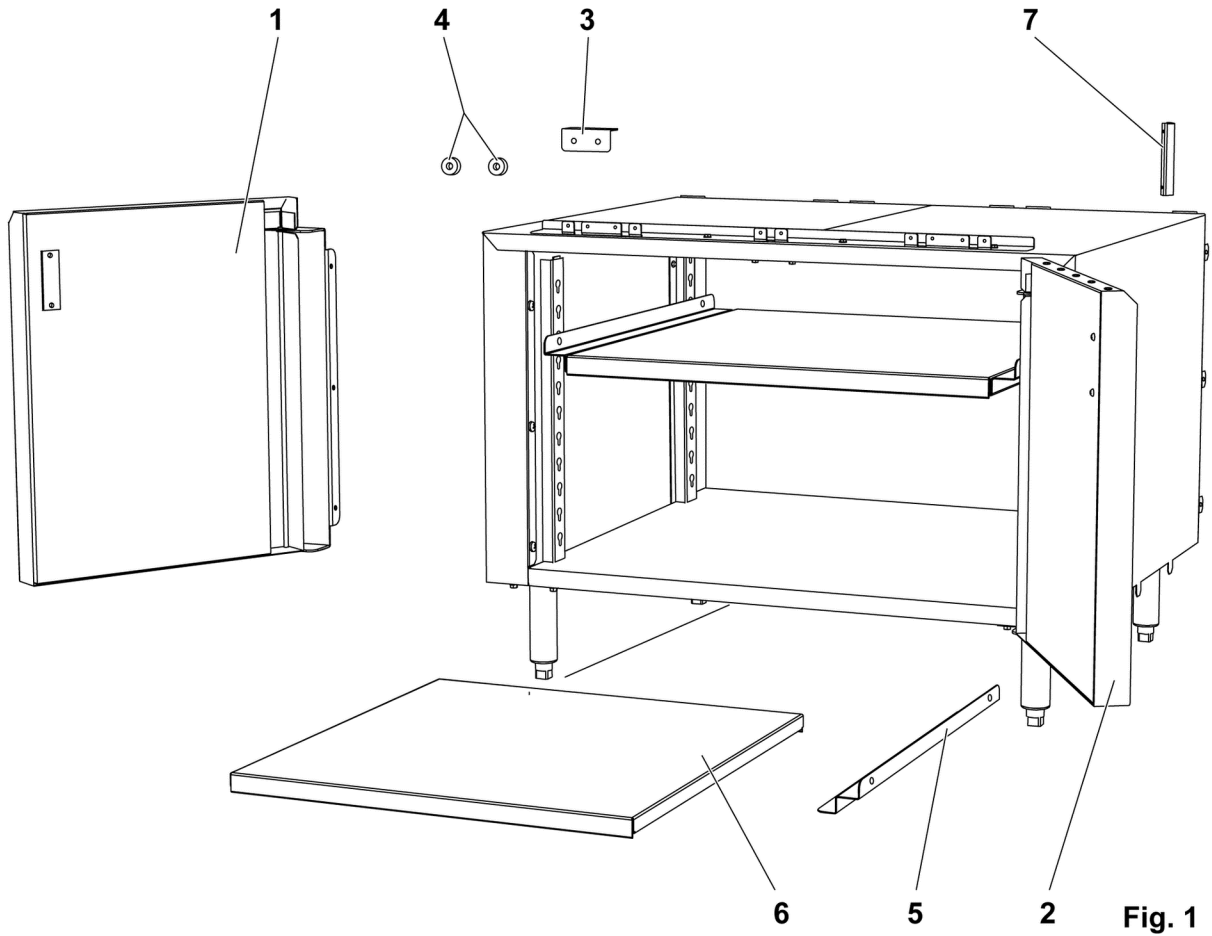

*Add "S" for Standard Oven Base on
36" Models.

*Add "C" for Convection Oven Base on
36" Models.

Table of Contents

5	"B" MODEL 36", 24", 18", 12" CABINET BASE
7	"S" MODEL OVEN
9	"S" MODEL GAS MANIFOLD ASSY
11	"C" MODEL OVEN
13	"C" MODEL GAS MANIFOLD ASSY
15	36", 24" & 12" OPEN TOP BURNER
17	36"- 4 & 18"- 2 OPEN TOP BURNER
19	36" & 24" CHAR BROILER
21	36" & 18" FRENCH TOP RADIAL FIN HOT TOP
23	36", 24" & 18" THERMO CONTROL GRIDDLE TOP
25	36", 24", 18" & 12" WORK TOP
27	36" AND 18" STEP UP OPEN TOP BURNER
29	36" 6 OPEN TOP STEP UP BURNER
31	STEP UP BURNER ASSEMBLY

Fig. 1

"B" MODEL 36", 24", 18", 12" CABINET BASE

"B" MODEL 36", 24", 18", 12" CABINET BASE

ILLUS.	PART NO.	NAME OF PART	AMT.
		PL-F37419 FIG-1	
1	00-958087-000G4	Door Assy. L/H (36" Base Cabinet Only).....	1
	00-958087-000G3	Door Assy. (24" Base Cabinet Only).....	1
	00-958087-000G2	Door Assy. (18" Base Cabinet Only).....	1
	00-958087-000G1	Door Assy. (12" Base Cabinet Only).....	1
2	00-958087-000G5	Door Assy. R/H.....	1
3	00-499740-00001	Bracket - Cabinet Door Magnet.....	1
4	00-497296-00001	Magnet - Door.....	2
5	00-499744-000G1	Support - Shelf.....	2
6	00-499747-00001	Shelf (36" Base Cabinet Only).....	1
	00-499747-00002	Shelf (24" Base Cabinet Only).....	1
	00-499747-00003	Shelf (18" Base Cabinet Only).....	1
7	00-408615-00021	Handle - Door Keeler R3122.....	2