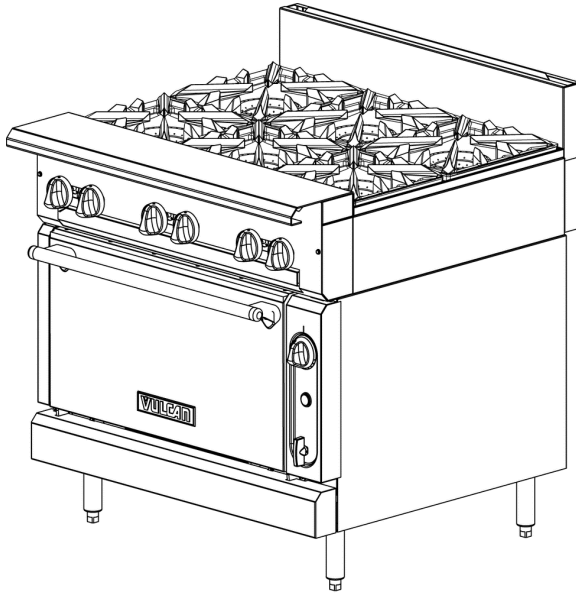

CATALOG OF REPLACEMENT PARTS

V6B36S Shown

V Series HDR Gas Ranges

TOPS

Open Top
Hot Top
Griddle Top
Work Surface

BASES

Standard Oven
Convection Oven
Cabinet Base

*Add "B" for Cabinet Base.

*Add "S" for Standard Oven Base on
36" Models.

*Add "C" for Convection Oven Base on
36" Models.

Table of Contents

5	"B" MODEL 36", 24", 18", 12" CABINET BASE
7	"S" MODEL OVEN
9	"S" MODEL GAS MANIFOLD ASSY
11	"C" MODEL OVEN
13	"C" MODEL GAS MANIFOLD ASSY
15	36", 24" & 12" OPEN TOP BURNER
17	36"- 4 & 18"- 2 OPEN TOP BURNER
19	36" & 24" CHAR BROILER
21	36" & 18" FRENCH TOP RADIAL FIN HOT TOP
23	36", 24" & 18" THERMO CONTROL GRIDDLE TOP
25	36", 24", 18" & 12" WORK TOP
27	36" AND 18" STEP UP OPEN TOP BURNER
29	36" 6 OPEN TOP STEP UP BURNER
31	STEP UP BURNER ASSEMBLY

Fig. 1

"B" MODEL 36", 24", 18", 12" CABINET BASE

"B" MODEL 36", 24", 18", 12" CABINET BASE

ILLUS.	PART NO.	NAME OF PART	AMT.
		PL-F37419 FIG-1	
1	00-958087-000G4	Door Assy. L/H (36" Base Cabinet Only).....	1
	00-958087-000G3	Door Assy. (24" Base Cabinet Only).....	1
	00-958087-000G2	Door Assy. (18" Base Cabinet Only).....	1
	00-958087-000G1	Door Assy. (12" Base Cabinet Only).....	1
2	00-958087-000G5	Door Assy. R/H.....	1
3	00-499740-00001	Bracket - Cabinet Door Magnet.....	1
4	00-497296-00001	Magnet - Door.....	2
5	00-499744-000G1	Support - Shelf.....	2
6	00-499747-00001	Shelf (36" Base Cabinet Only).....	1
	00-499747-00002	Shelf (24" Base Cabinet Only).....	1
	00-499747-00003	Shelf (18" Base Cabinet Only).....	1
7	00-408615-00021	Handle - Door Keeler R3122.....	2