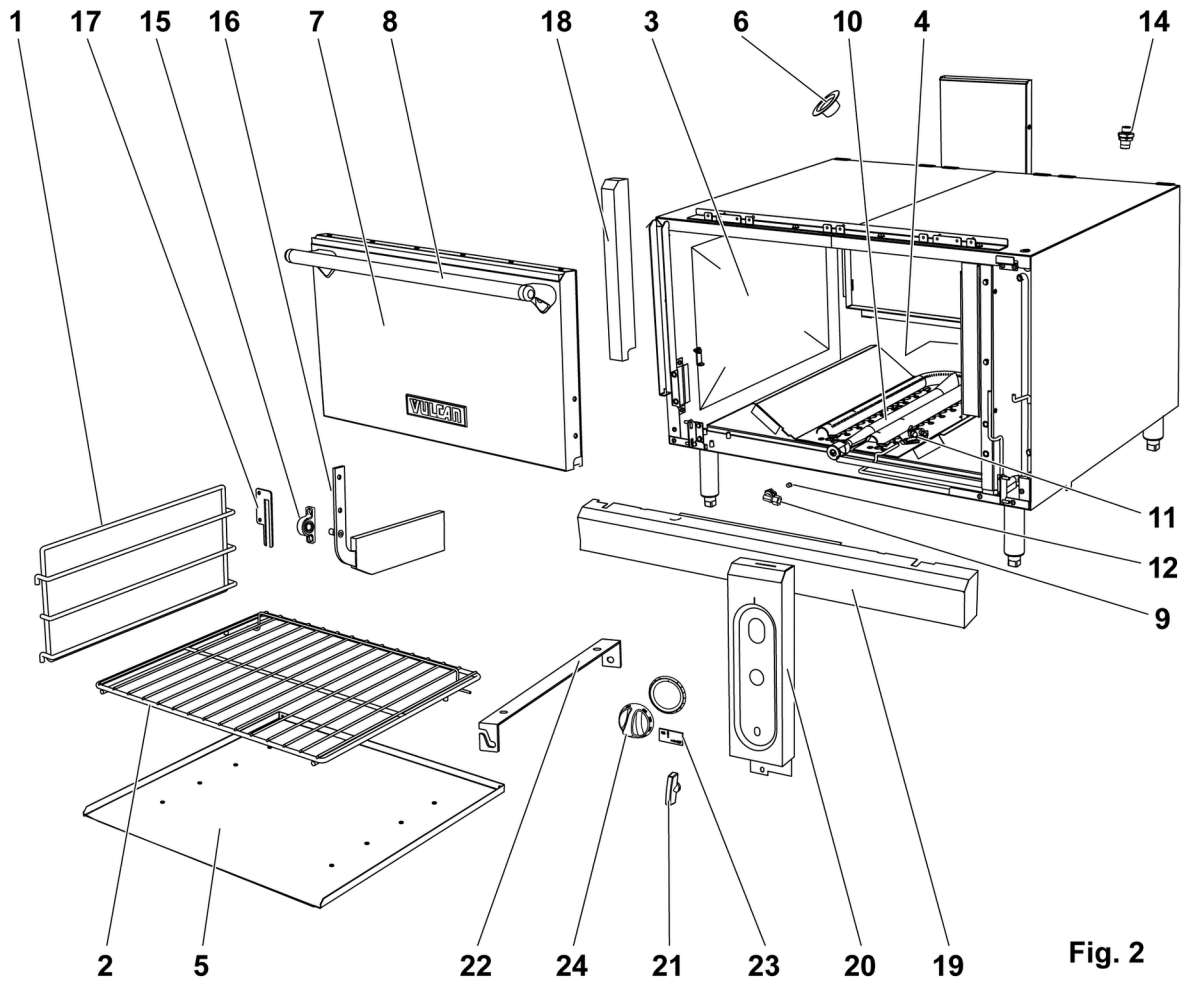

Fig. 1

"B" MODEL 36", 24", 18", 12" CABINET BASE

"B" MODEL 36", 24", 18", 12" CABINET BASE

ILLUS.	PART NO.	NAME OF PART	AMT.
		PL-F37419 FIG-1	
1	00-958087-000G4	Door Assy. L/H (36" Base Cabinet Only).....	1
	00-958087-000G3	Door Assy. (24" Base Cabinet Only).....	1
	00-958087-000G2	Door Assy. (18" Base Cabinet Only).....	1
	00-958087-000G1	Door Assy. (12" Base Cabinet Only).....	1
2	00-958087-000G5	Door Assy. R/H.....	1
3	00-499740-00001	Bracket - Cabinet Door Magnet.....	1
4	00-497296-00001	Magnet - Door.....	2
5	00-499744-000G1	Support - Shelf.....	2
6	00-499747-00001	Shelf (36" Base Cabinet Only).....	1
	00-499747-00002	Shelf (24" Base Cabinet Only).....	1
	00-499747-00003	Shelf (18" Base Cabinet Only).....	1
7	00-408615-00021	Handle - Door Keeler R3122.....	2