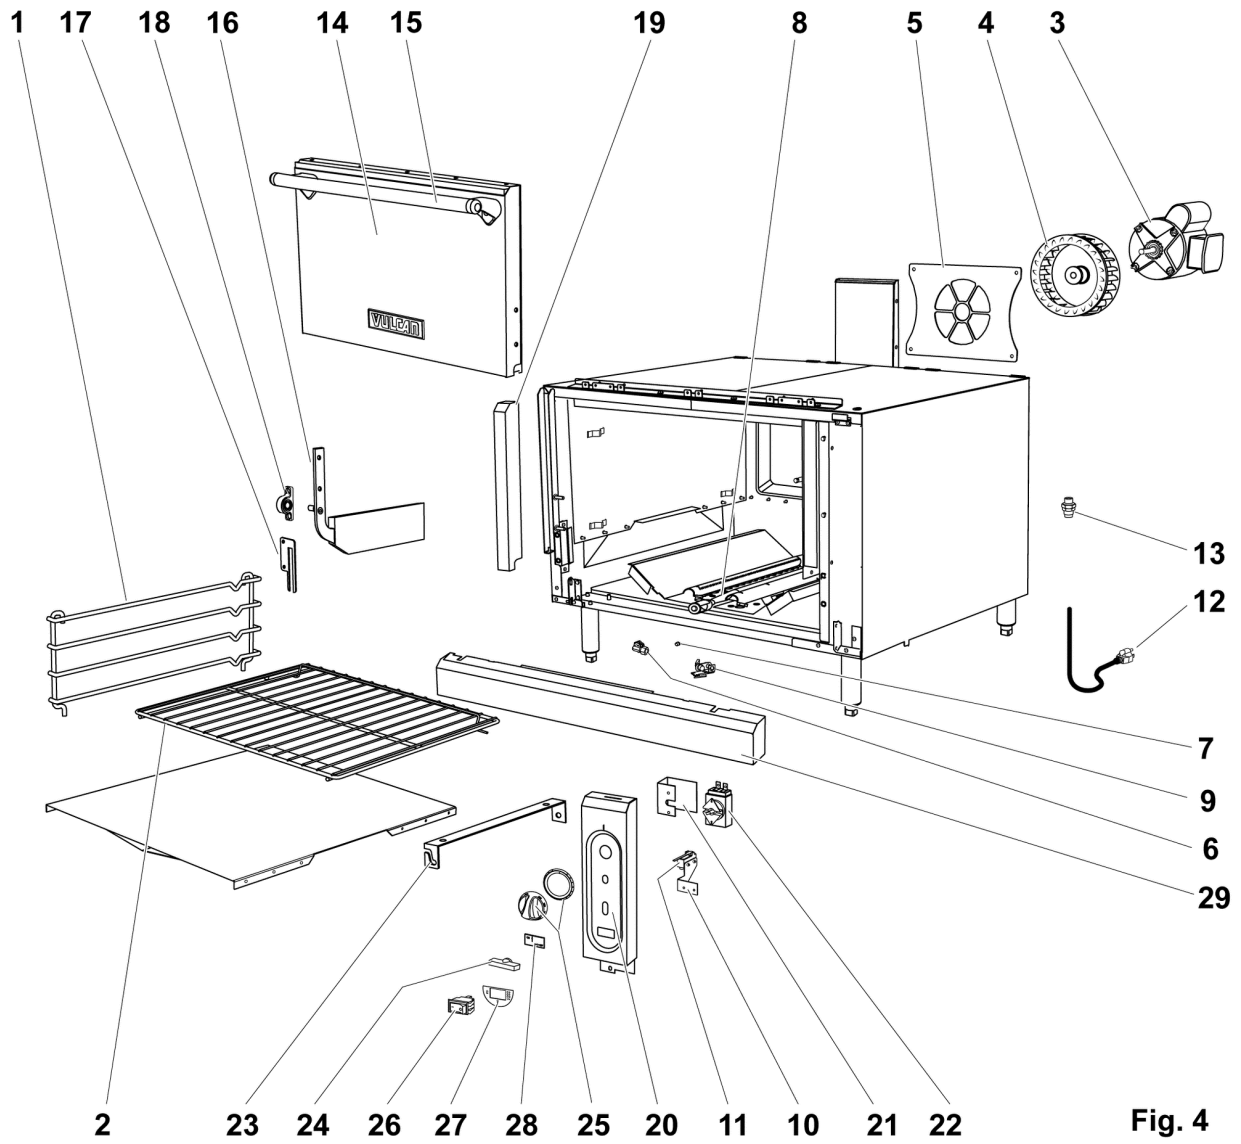

FIG. 3

"S" MODEL GAS MANIFOLD ASSY

"S" MODEL GAS MANIFOLD ASSY

ILLUS.	PART NO.	NAME OF PART	AMT.
	PL-F37419 FIG-3		
1	00-497765-00001	Valve - Pilot Safety.....	1
2	00-407522-00007	Thermosat - 550 Deg. F.....	1
	00-407522-00008	Thermostat - 400-650 Deg. F.....	1
3	00-719971	Valve - Gas Manual Shut-Off.....	1
4	FP-035-54	Pipe - 3/8 X 2.250 (BLKSTL) (TBE).....	1
5	FP-012-21	Elbow 90 Deg. (1/8 Male Pipe x 1/4 Tube).....	2
6	00-719132	Union - 3/8" (BLKSTL) (150#).....	1
7	FP-085-68	Fitting- Elbow (7/16 TBG X 3/8 MPT).....	1
8	FP-019-10	Tee - 3/8 X 3/8 X 3/8 (BLKSTL).....	1
9	00-404193-00001	Valve - Pilot 260 BROILER.....	1
10	00-719066	Bushing - Pipe 3/8 -1/8.....	1
11	SD-032-07	Self-Tapping Screw 10-24 x 1/2 Hex Washer Hd., Type TT.....	1
12	NS-044-09	Nut Assy. 10-24 Hex Keps.....	1
13	FP-012-03	Fitting - Elbow 1/2 TBG X 3/8 MPT.....	1
14	SC-060-38	Cap Screw 1/4-20 X 5/8 Hex Hd.....	1
15	00-499465-00001	Bracket - Gas Mounting.....	1
16	00-426505-00009	Tube - Flex 1/4" O.D. 9" Lg.....	1
17	FP-035-46	Pipe 3/8 x 1 Lg. TBE.....	1
18	00-426509-00024	Tube - Flex 1/2" O.D. 24" Lg.....	1
19	00-426508-00048	Tube - Flex 7/16" O.D. 48" Lg.....	1
20	00-426505-00036	Tube - Flex 1/4" O.D. 36" Lg.....	1
21	00-412788-00004	Thermocouple - 48" Lg. 48" Lg.....	1