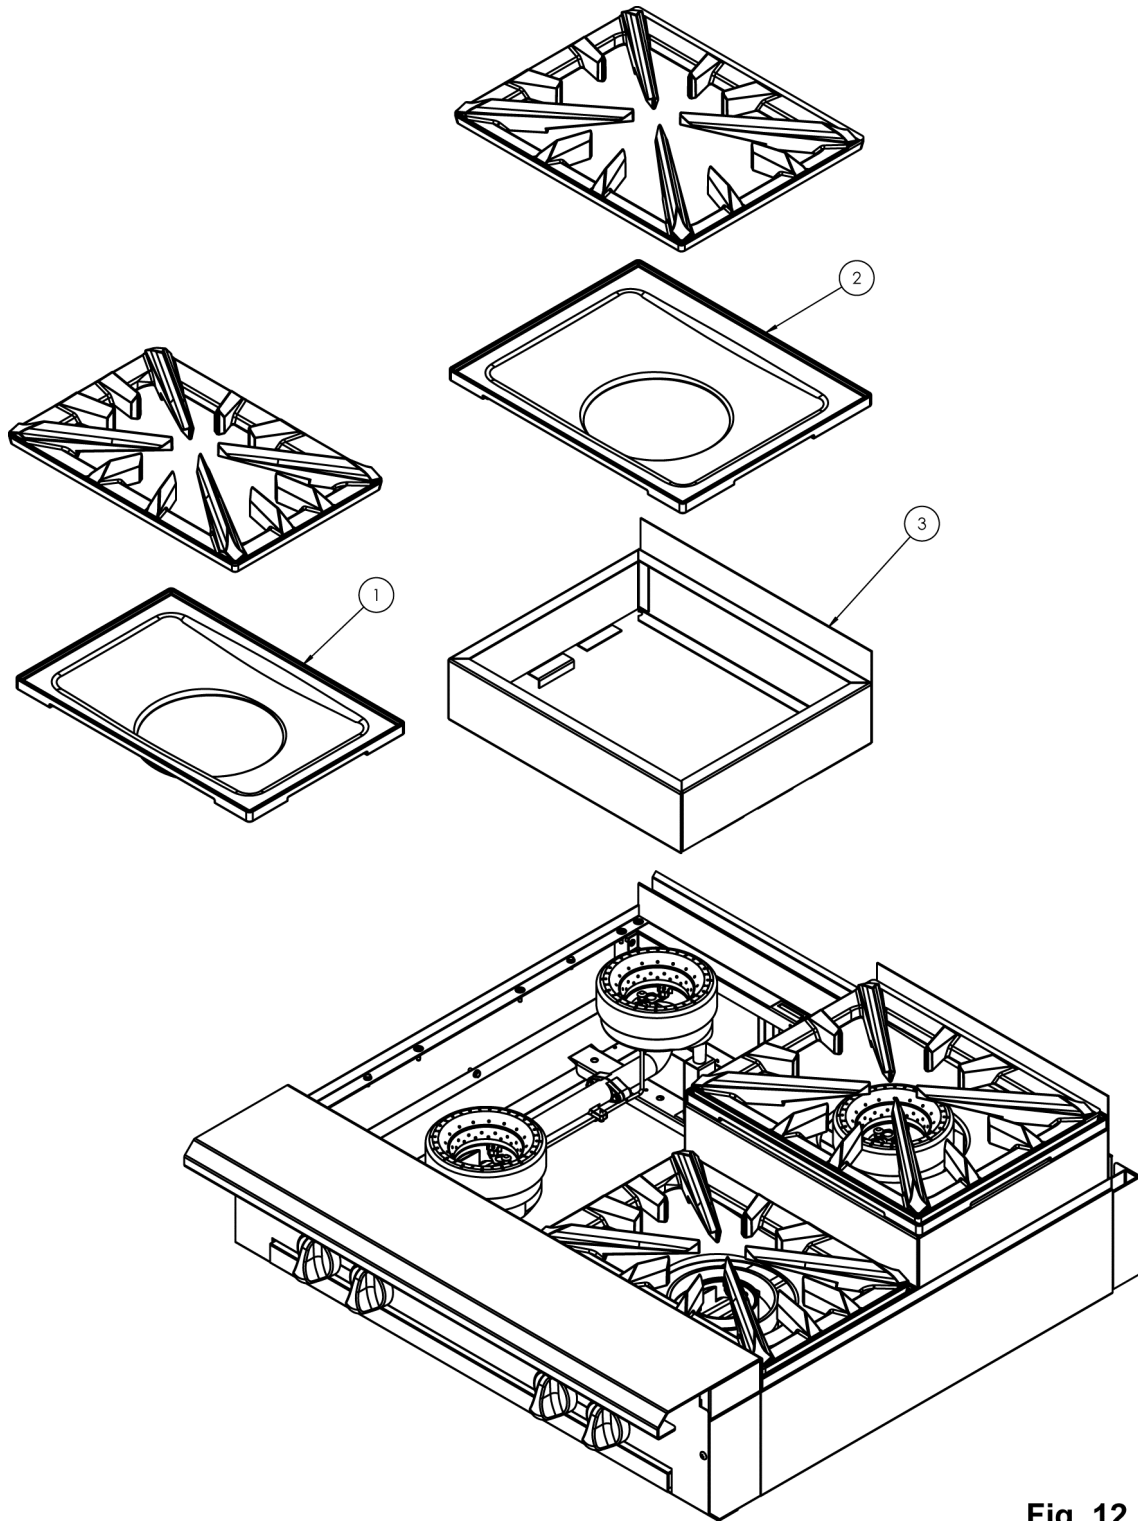

* Not Shown

Fig. 12

36" AND 18" STEP UP OPEN TOP BURNER

36" AND 18" STEP UP OPEN TOP BURNER

ILLUS.	PART NO.	NAME OF PART	AMT.
PL-F37419 FIG-12			
1	00-957882-00001	Bowl - Front 18" Step Up.....	2
2	00-957881-00001	Bowl - Rear 18: Step Up.....	2
3	00-957877-000G1	Frame - 18" Step Up.....	2