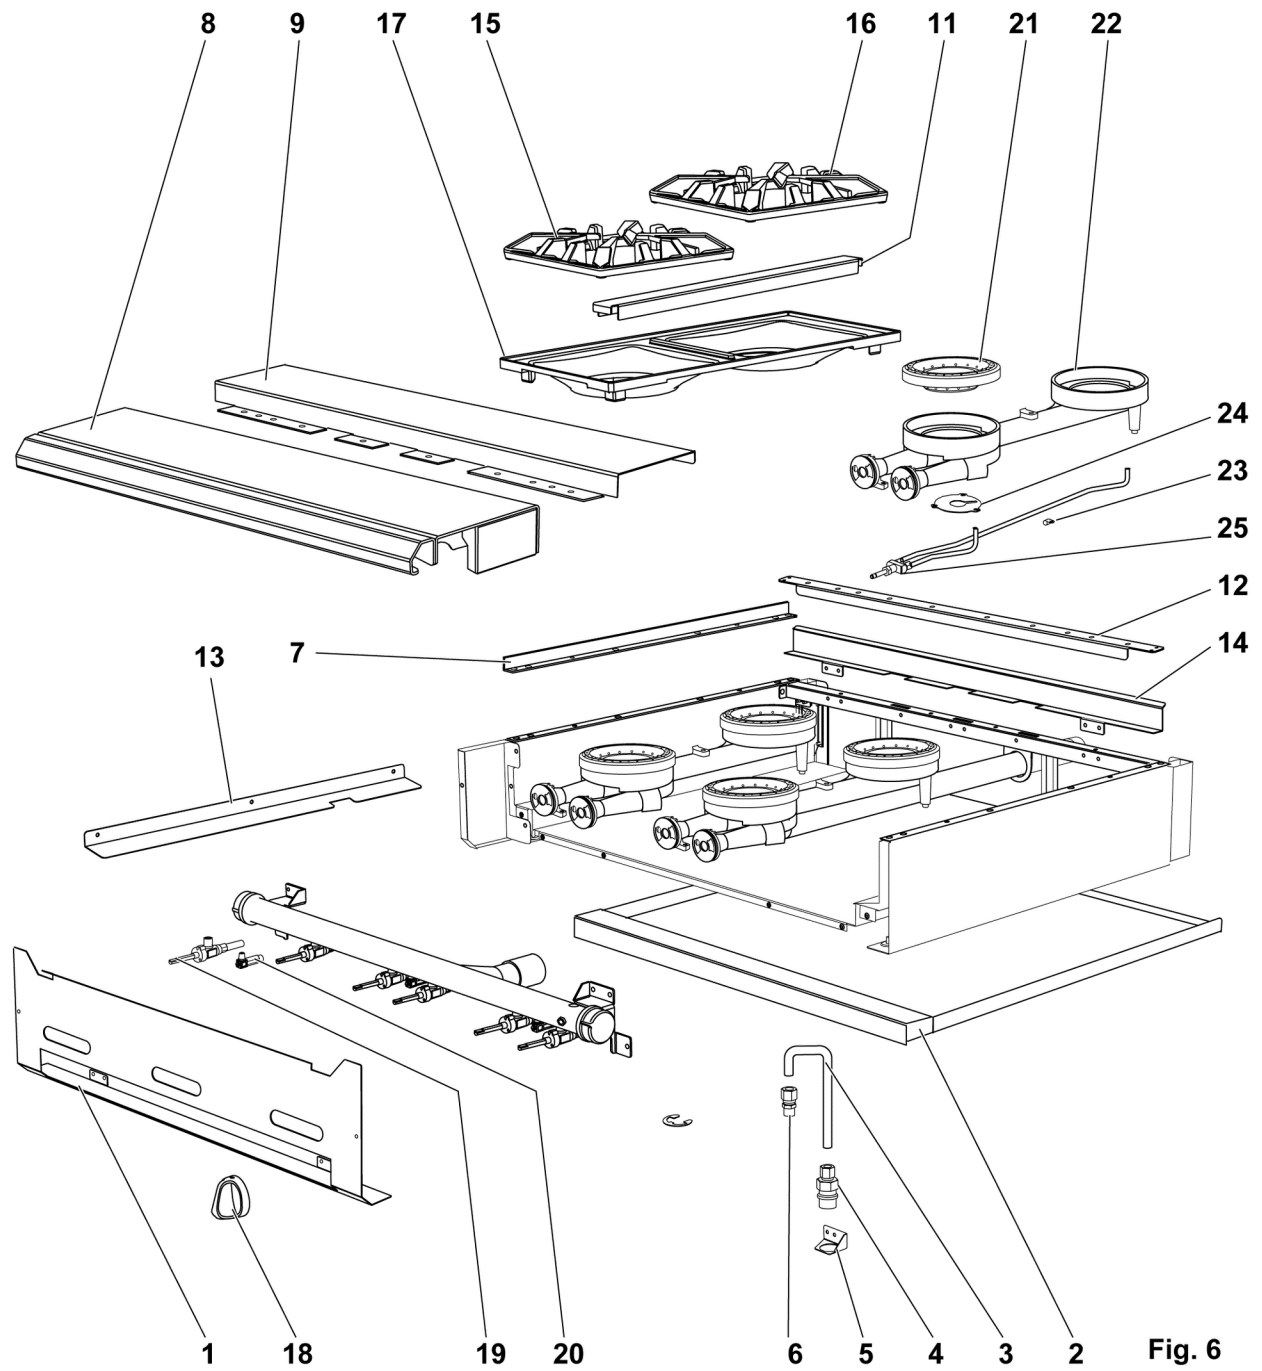

* Not Shown

Fig. 5

"C" MODEL GAS MANIFOLD ASSY

"C" MODEL GAS MANIFOLD ASSY

ILLUS.	PART NO.	NAME OF PART	AMT.
	PL-F37419	FIG-5	
1	00-499651-00003	Bracket - Mounting Gas (Convection).....	1
2	00-497765-00001	Valve - Pilot Safety - Basso.....	1
3	FP-035-47	PIPE - 3/8 X 1.125 (TBE) (BLKSTL).....	1
4	00-428045-00001	Gas Solenoid Valve.....	1
5	00-719971	Valve - Gas Manual Shut-Off.....	1
6	FP-019-10	Tee - 3/8 X 3/8 X 3/8 (BLKSTL).....	1
7	FP-085-68	Fitting- Elbow (7/16 TBG X 3/8 MPT).....	1
8	00-956615-00002	Bracket - Manifold Support.....	1
9	SC-060-38	Cap Screw 1/4-20 X 5/8 Hex Hd.....	1
10	NS-044-09	Nut Assy. 10-24 Hex Keps.....	1
11	SD-032-07	Self-Tapping Screw 10-24 x 1/2 Hex Washer Hd., Type TT.....	1
12	FP-012-03	Fitting - Elbow 1/2 TBG X 3/8 MPT.....	1
13	FP-012-21	Elbow 90 Deg. (1/8 Male Pipe x 1/4 Tube).....	1
14	00-404193-00001	Valve - Pilot.....	1
15	FP-026-04	Bushing - Pipe 3/8 to 1/8.....	1
16	00-426505-00006	Tube - Flex (1/4 x 6 In.).....	1
17	00-426509-00024	Tube - Flex 1/2" O.D. 24" Lg.....	1
18	00-426508-00048	Tube - Flex 7/16" O.D. 48" Lg.....	1
19	00-426505-00036	Tube - Flex 1/4" O.D. 36" Lg.....	1
20	00-412788-00004	Thermocouple - 48" Lg.....	1