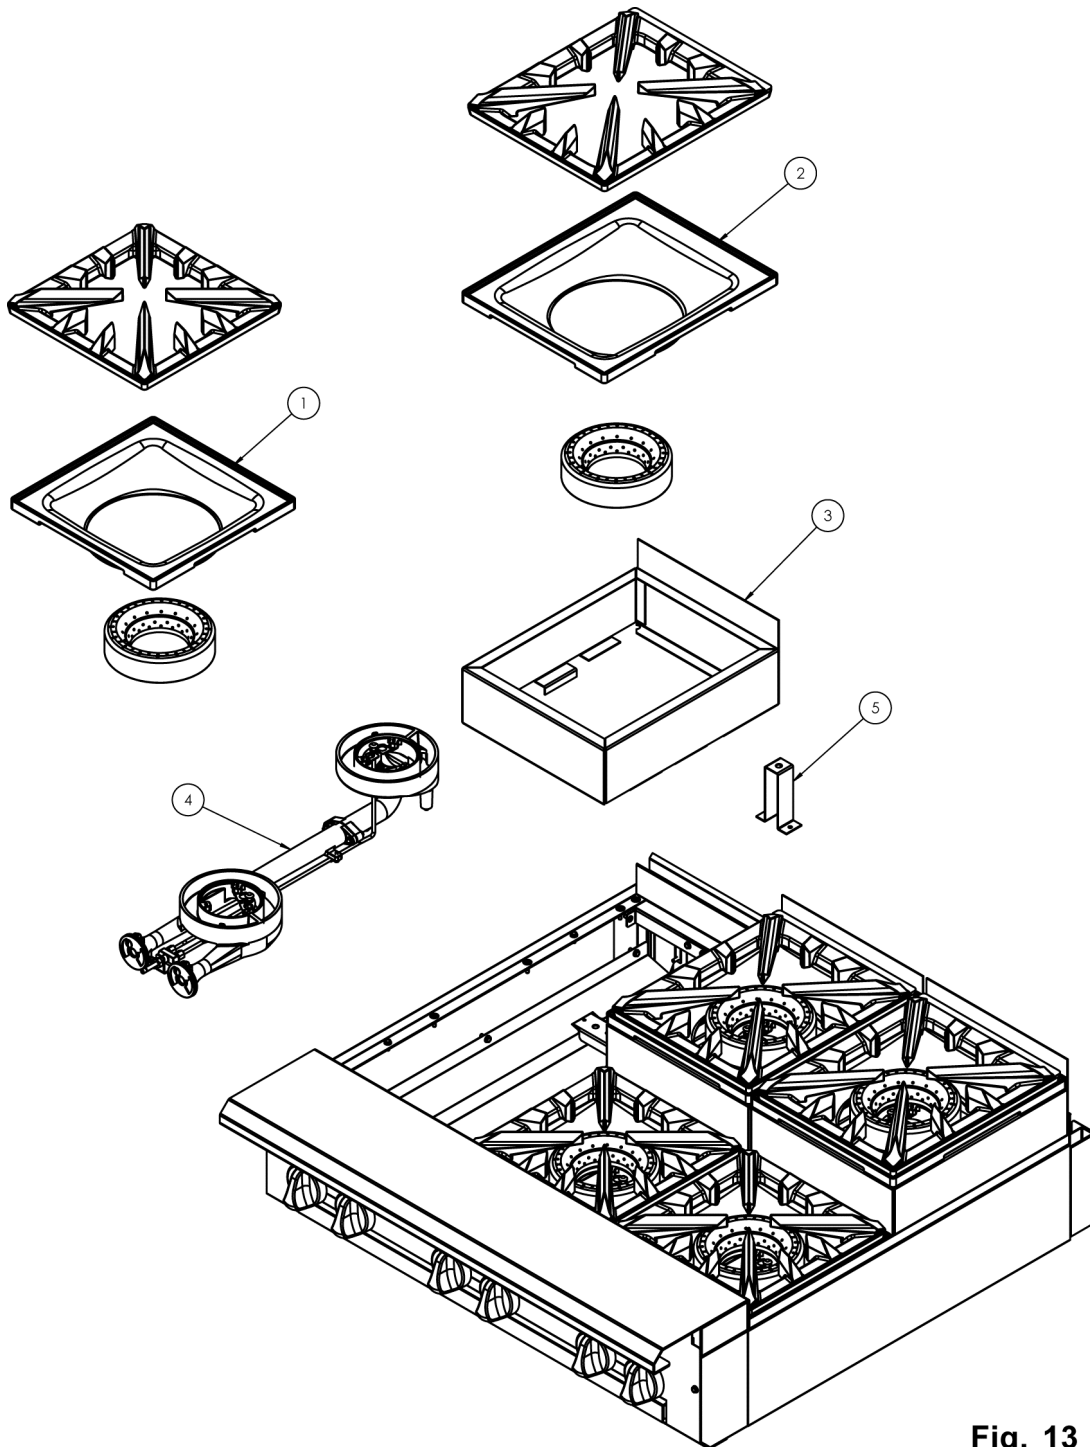

* Not Shown

Fig. 12

36" AND 18" STEP UP OPEN TOP BURNER

36" AND 18" STEP UP OPEN TOP BURNER

ILLUS.	PART NO.	NAME OF PART	AMT.
PL-F37419 FIG-12			
1	00-957882-00001	Bowl - Front 18" Step Up.....	2
2	00-957881-00001	Bowl - Rear 18: Step Up.....	2
3	00-957877-000G1	Frame - 18" Step Up.....	2