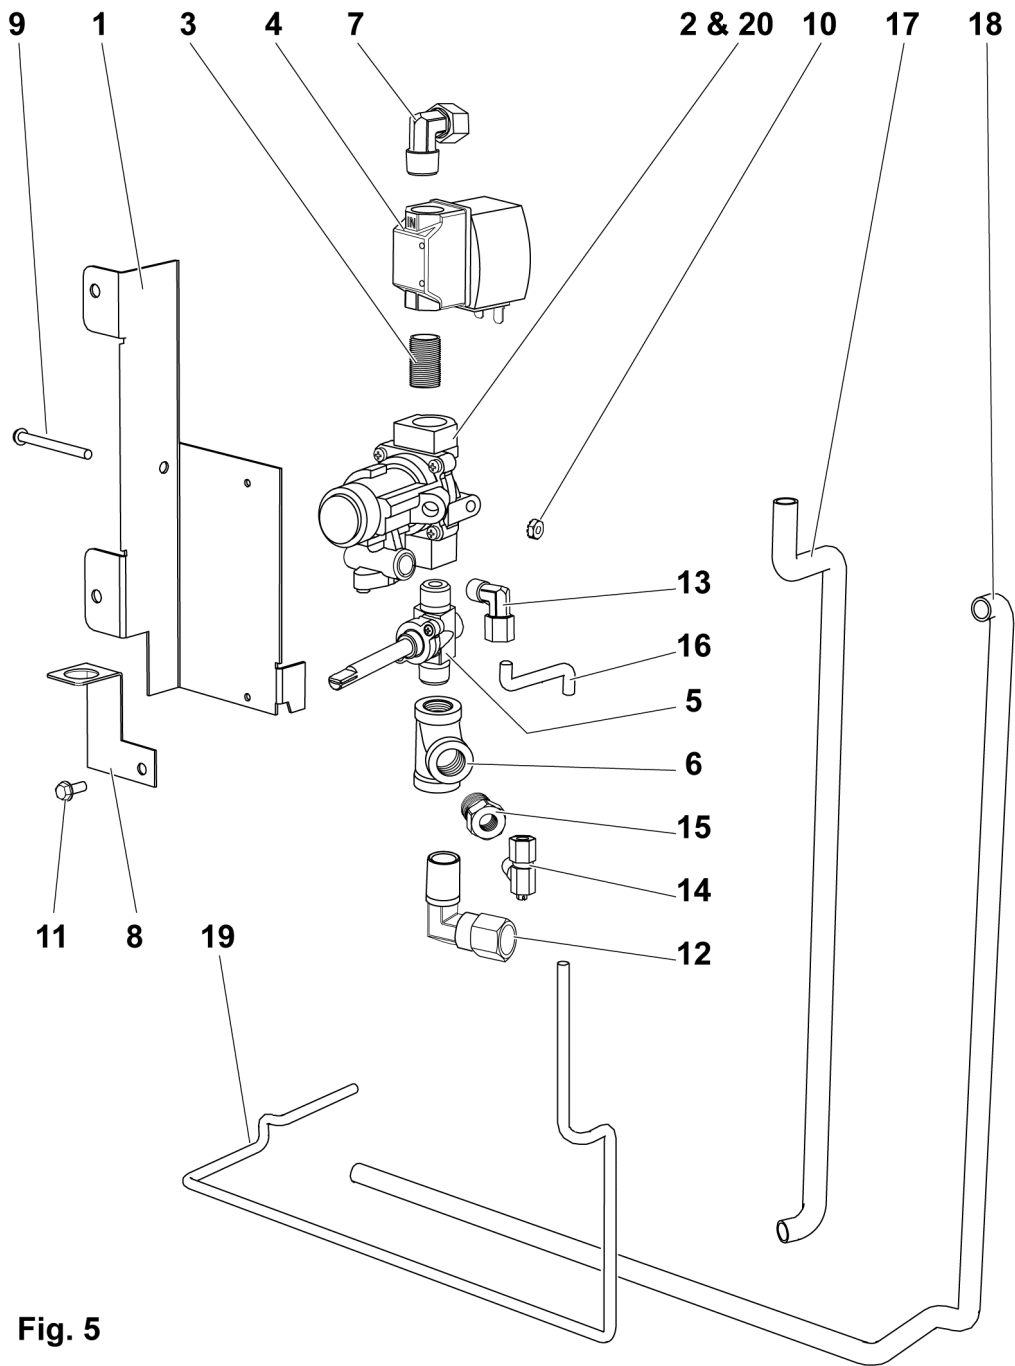

* Not Shown

Fig. 5

"C" MODEL GAS MANIFOLD ASSY

"C" MODEL GAS MANIFOLD ASSY

ILLUS.	PART NO.	NAME OF PART	AMT.
	PL-F37419	FIG-5	
1	00-499651-00003	Bracket - Mounting Gas (Convection).....	1
2	00-497765-00001	Valve - Pilot Safety - Basso.....	1
3	FP-035-47	PIPE - 3/8 X 1.125 (TBE) (BLKSTL).....	1
4	00-428045-00001	Gas Solenoid Valve.....	1
5	00-719971	Valve - Gas Manual Shut-Off.....	1
6	FP-019-10	Tee - 3/8 X 3/8 X 3/8 (BLKSTL).....	1
7	FP-085-68	Fitting- Elbow (7/16 TBG X 3/8 MPT).....	1
8	00-956615-00002	Bracket - Manifold Support.....	1
9	SC-060-38	Cap Screw 1/4-20 X 5/8 Hex Hd.....	1
10	NS-044-09	Nut Assy. 10-24 Hex Keps.....	1
11	SD-032-07	Self-Tapping Screw 10-24 x 1/2 Hex Washer Hd., Type TT.....	1
12	FP-012-03	Fitting - Elbow 1/2 TBG X 3/8 MPT.....	1
13	FP-012-21	Elbow 90 Deg. (1/8 Male Pipe x 1/4 Tube).....	1
14	00-404193-00001	Valve - Pilot.....	1
15	FP-026-04	Bushing - Pipe 3/8 to 1/8.....	1
16	00-426505-00006	Tube - Flex (1/4 x 6 In.).....	1
17	00-426509-00024	Tube - Flex 1/2" O.D. 24" Lg.....	1
18	00-426508-00048	Tube - Flex 7/16" O.D. 48" Lg.....	1
19	00-426505-00036	Tube - Flex 1/4" O.D. 36" Lg.....	1
20	00-412788-00004	Thermocouple - 48" Lg.....	1