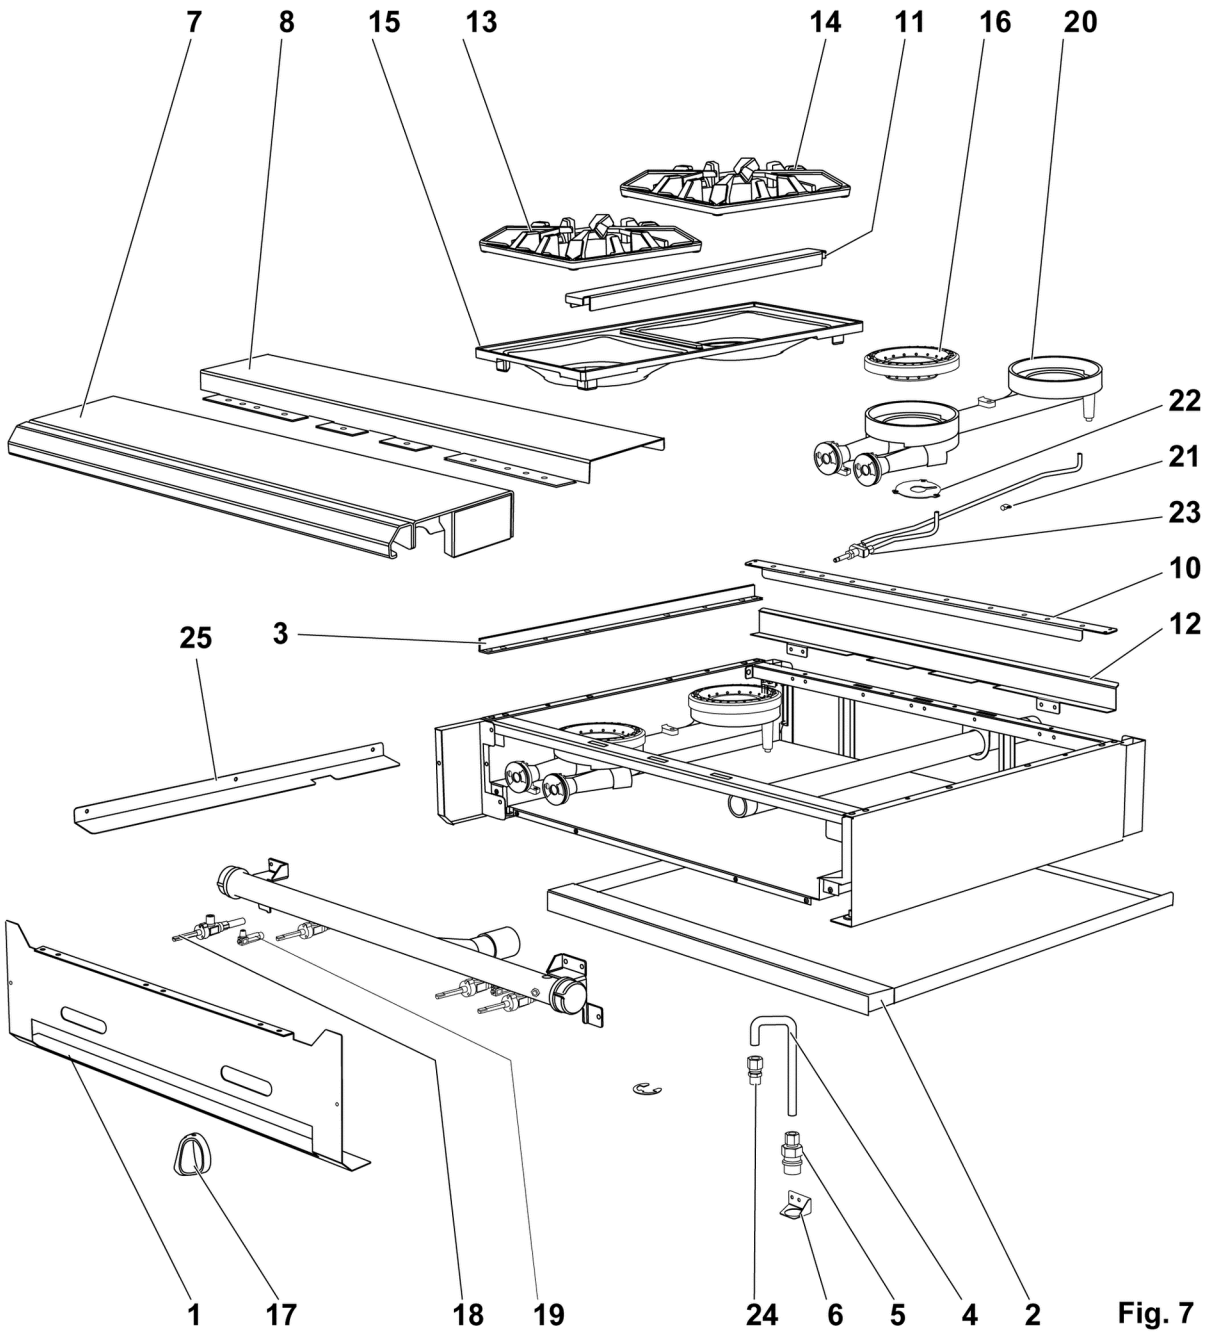

* Not Shown

Fig. 7

36"- 4 & 18"- 2 OPEN TOP BURNER

36"- 4 & 18"- 2 OPEN TOP BURNER

ILLUS.	PART NO.	NAME OF PART	AMT.
	PL-F37419 FIG-7		
1	00-957573-00001	Manifold Cover 36" (4 Open Top Burner).....	1
	00-957564-00001	Manifold Cover 18" (2 Open Top Burner).....	1
2	00-499006-000G2	Tray - Crumb (SST) 36" (4 Open Top Burner).....	1
	00-956696-000G2	Tray - Crumb (SST) 18" (2 Open Top Burner).....	AR
3	00-497984-00001	Retainer - Grate.....	2
4	00-426509-00010	Tube - Flex 1/2" O.D. 10" Lg.....	1
5	00-499555-00001	Disconnect - Gas Female.....	1
6	00-499047-00001	Bracket - Disconnect.....	1
7	00-499425-000G1	Front Top Assy. 36" (4 Open Top Burner).....	1
	00-957235-000G1	Front Top Assy - Condiment Rail 36" (4 Open Top Burner).....	4
	00-956658-000G1	Front Top Assy 18" (2 Open Top Burner).....	AR
8	00-957239-000G1	Front Top Slide Rail Assy.....	4
10	00-499001-00004	Support - (4) OTB Burner (SST).....	1
	00-956690-00001	Support - (2) OTB Burner (SST).....	1
11	00-499493-00001	Support - Grate (Alum.).....	1
	00-499493-00002	Support - Grate (SST).....	1
12	00-499615-00002	Deflector - Rear (SST) 36" (4 Open Top Burner).....	1
	00-956697-00002	Deflector - Rear (SST) 36" (4 Open Top Burner).....	1
13	00-957370-00001	Grate - Front 18".....	AR
14	00-957371-00001	Grate - Rear 18".....	AR
15	00-957372-00001	Bowl - 18" Double.....	AR
16	00-957343-00002	Burner - Head 6".....	AR
17	00-499712-00001	Knob - HD Burner.....	AR
18	00-957367-00001	Valve - Burner.....	AR
19	00-499970-00001	Valve - Pilot Quick Disconnect.....	AR
20	00-957398-000G1	Venturi Assy.....	1
21	00-402558-00004	Clip - Tubing.....	AR
22	00-958073-00001	Plate - Restrictor.....	1
23	00-959108-000G1	Pilot - Kit Open Top Burners.....	1
24	FP-012-02	Fitting - Tube 1/2 TBG X 3/8 MPT.....	1
25	00-499002-00003	Deflector - HD Splash L.H. (SST).....	1
	00-499002-00004	Deflector - HD Splash R.H. (SST).....	1
*	00-957067-000G1	Riser - Stub 36" W/Alum. Back 36" (4 Open Top Burner).....	1
*	00-957065-000G1	Riser - Stub 18" W/Alum. Back 36" (4 Open Top Burner).....	1